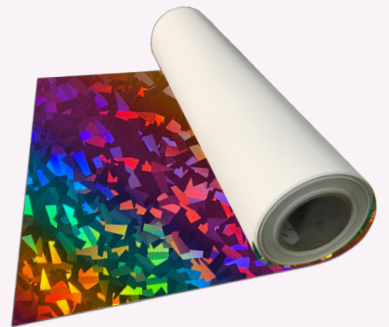

PREM'DTF™

Metallic effects

Many colours available in:

- ✓ **MIRROR EFFECTS**
- ✓ **GLITTER EFFECTS**
- ✓ **RAINBOW DIAMOND EFFECTS**

100% MADE IN FRANCE