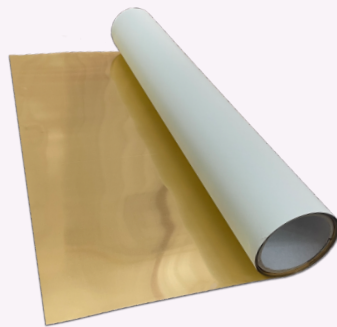

PREM'DTF™

Metallic effects

Many colours available in:

- ✓ **MIRROR EFFECTS**
- ✓ **GLITTER EFFECTS**
- ✓ **RAINBOW DIAMOND EFFECTS**

100% MADE IN FRANCE