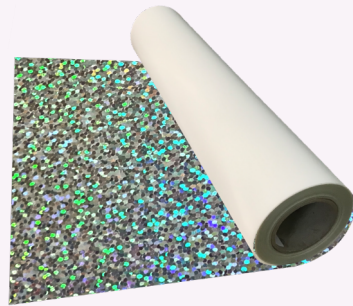

PREM'DTF™

Metallic effects

Many colours available in:

- ✓ **MIRROR EFFECTS**
- ✓ **GLITTER EFFECTS**
- ✓ **RAINBOW DIAMOND EFFECTS**

100% MADE IN FRANCE